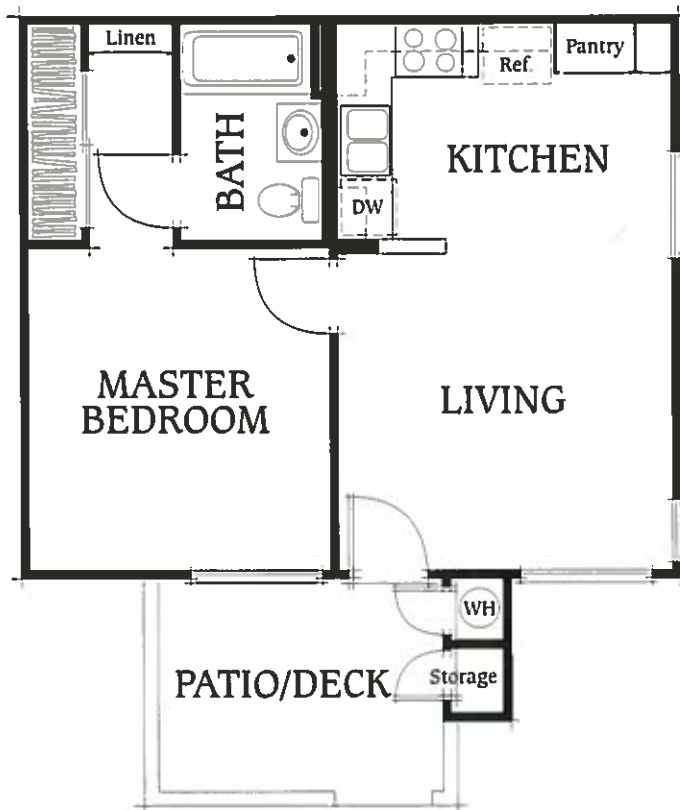

The Sherry

556 Square Feet

Rent: _____

Security Deposit: _____