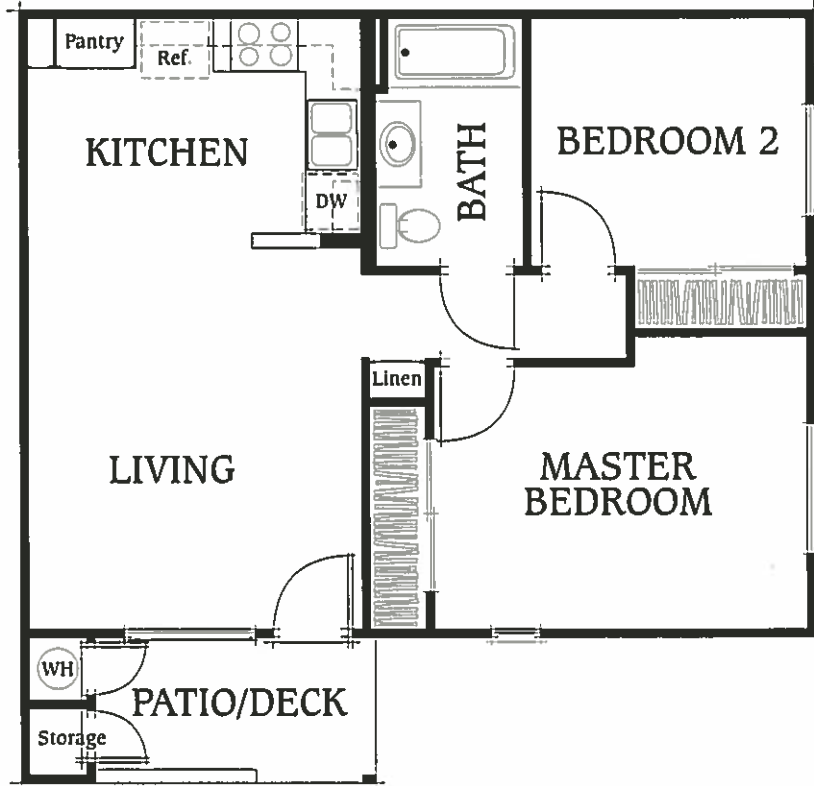

THE RESERVE AT NAPA

SENIOR APARTMENTS

The Grapevine

720 Square Feet

Rent: _____

Security Deposit: _____

The Sherry

556 Square Feet